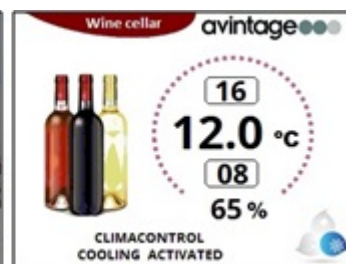

## Reference: **DVP265G**

- **Ambient temperature range of use:**  
0°-32°C
- **Equipments included:**  
2 adjustable feet (height 2.5 cm)  
2 wheels  
Charcoal filter  
White LED lights with ON/OFF switch button  
Anti-vibration system  
Winter system  
Hygrometer with electronic display  
Thermometer with color electronic display
- **Technical characteristics:**  
Voltage: 220 V  
Power input: 63.0 W  
Annual electrical consumption: 230.0 kWh  
Energy class: B  
Climatic class: SN  
Noise level: 42.0 dB
- **Logistic datas:**

Dimension UVC (W x D x H cm):

Packed: 69 x 78 x 190  
Unpacked: 62 x 71 x 186

Weight UVC (Kg):

Gross: 89,00  
Net: 82,00

Pallet dimensions (cm): N/A

Full truck (UVC): 57

Container (UVC):

20': 0  
40': 0  
40' HC: 0

Gencod UVC: 3595320102451

- CLIMACONTROL colored LCD electronic management
- Displayed information: cooling, temperature, hygrometry, activation of the winter system, light on, economic mode, alarms
- Permanent light function: to enhance the design of your wine cellar, and bottles displayed